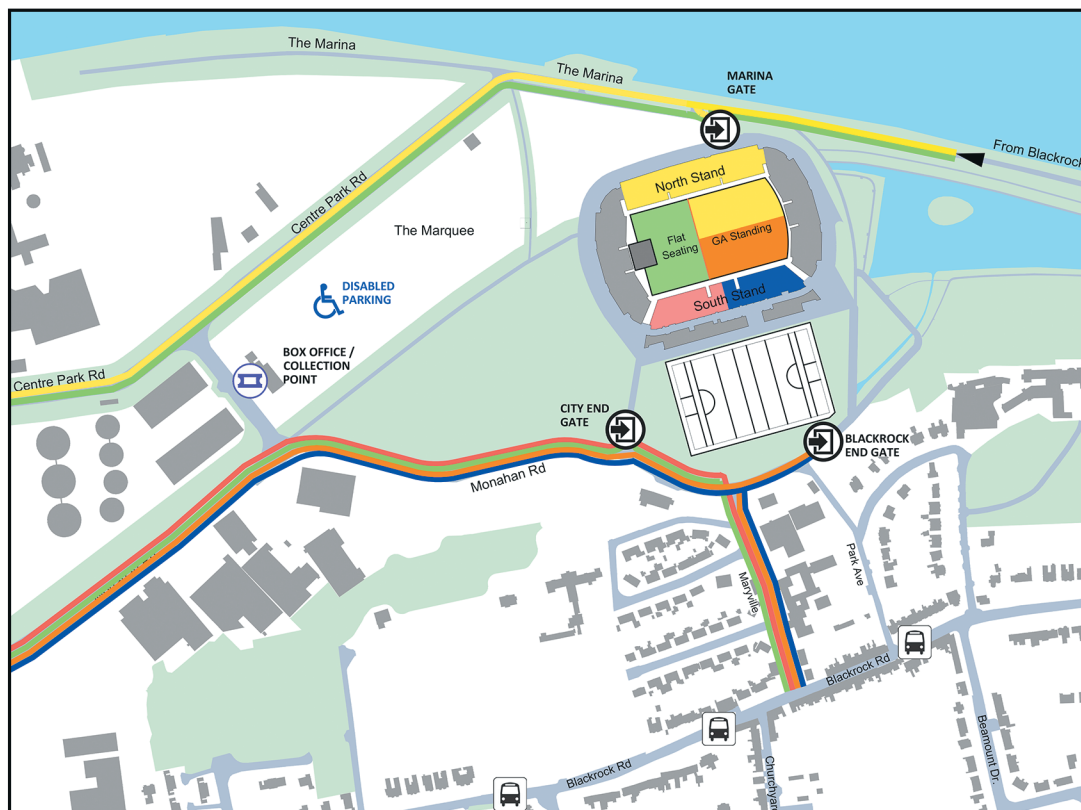

APPROACH ROUTES

- There will be a colour coded ticket system in operation to help you reach the correct entry point for the concert. Please note the coloured signage as you approach the venue.
- Please check your ticket for the correct approach route and entrance gate to the proper area of the venue.

YELLOW ROUTE: CENTRE PARK ROAD / GREEN ROUTE: CENTRE PARK ROAD AND MONAHAN ROAD
RED ROUTE: MONAHAN ROAD / BLUE ROUTE: MONAHAN ROAD / ORANGE ROUTE: MONAHAN ROAD

BOX OFFICE - CREDIT CARD COLLECTIONS: The official Ticketmaster outlet will be located at the entrance of the Live at the Marquee site.

TRANSPORT

- An Garda Síochána will have a traffic management plan in operation. For full details please visit www.garda.ie.
- To ensure you don't miss a thing, we highly recommend planning your journey in advance, allowing sufficient travel time to and from the venue, as traffic delays are inevitable.
- Páirc Uí Chaoimh is well served by public transport. Bus and Rail transport options can all bring you within walking distance of the venue. Plan your journey online from anywhere in Ireland to the venue via www.transportforireland.ie.
- In addition to regular bus services, Bus Éireann will operate an enhanced Route 202, with a direct bus from Lapp's Quay to Monahan Road, adjacent to Páirc Uí Chaoimh, every 10 minutes from 17:00hrs to 20:30hrs.
- There will be signage to direct patrons to the appropriate entrance to your seating or standing area. Please follow the coloured route / directions as indicated on your ticket.
- City Centre Car Parks include: Q-Park Carroll's Quay, Q-Park City Hall, Q-Park Grand Parade, Q-Park St. Finbarr's, Paul Street Car Park.
- Special event car parks include Blackrock Hurling Club, Blackrock and Cork Constitution FC, Ballintemple.
- **TIP!** Please remember to check the opening and closing times with your chosen car park to avoid the risk of your vehicle getting locked in.